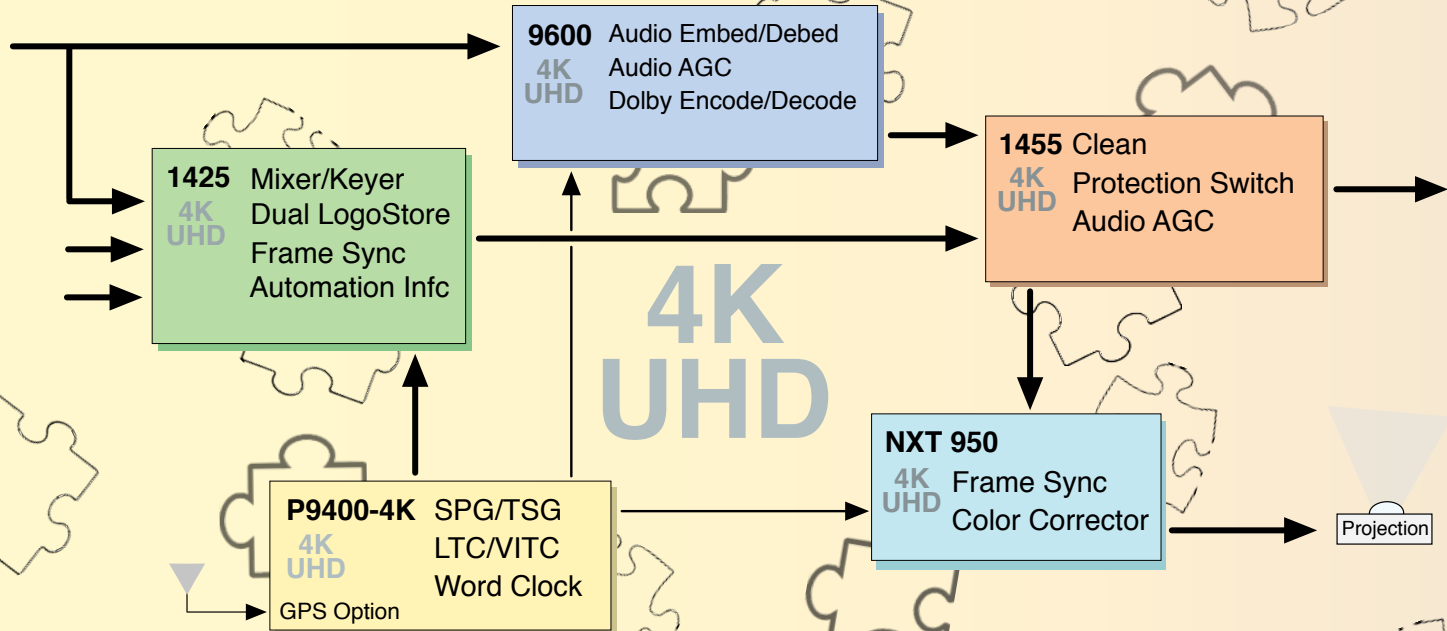

# Whether you need the entire puzzle, or just one piece...

# We've got you covered for 4K / UHD

- 1425 4K / UHD Layering Engine; Mixer – Keyer – Logo Inserter
- 5825 Layering Engine Control Panel with LCD Display
- 1455 4K / UHD Synchronizing Protection Switch
- 9670 Audio Automatic Gain and Loudness Control License
- P9400-4K 4K / UHD Test Signal Generator / SPG
- 9600 Embedder, Disembedder and Data Inserter
- NXT 950 4K / UHD Frame Sync and Color Corrector