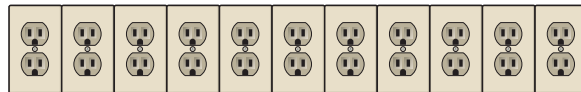

11 AC Outlets required (or more to accommodate wall warts)