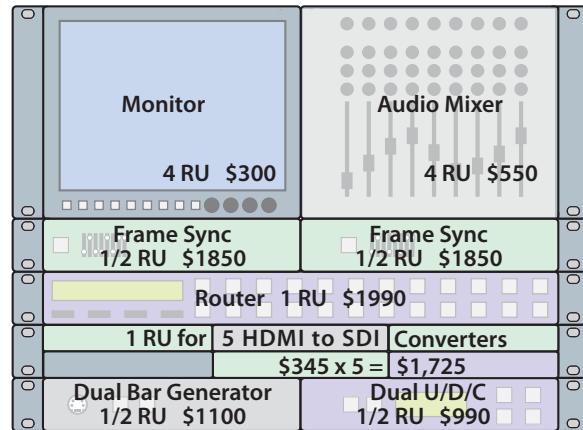

# A Giant Rack of Functionality in 1/3 RU

Why buy 8 RU of gear?

Our palm size router does more for you – and costs less.

**\$10,355 and 8 RU**

**BrightEye 410-H Clean HDMI Router \$4,900 and 1/3 RU!**

- 4 HDMI inputs, 1 HDMI output
- 2 Dedicated SDI inputs
- 2 Dedicated SDI outputs
- 1 SDI port configurable as an input or output
- 1 SFP cage that can take a single or dual SFPs
- 2x Up/Down/Cross Converting Clean Switches
- 1 AC outlet required