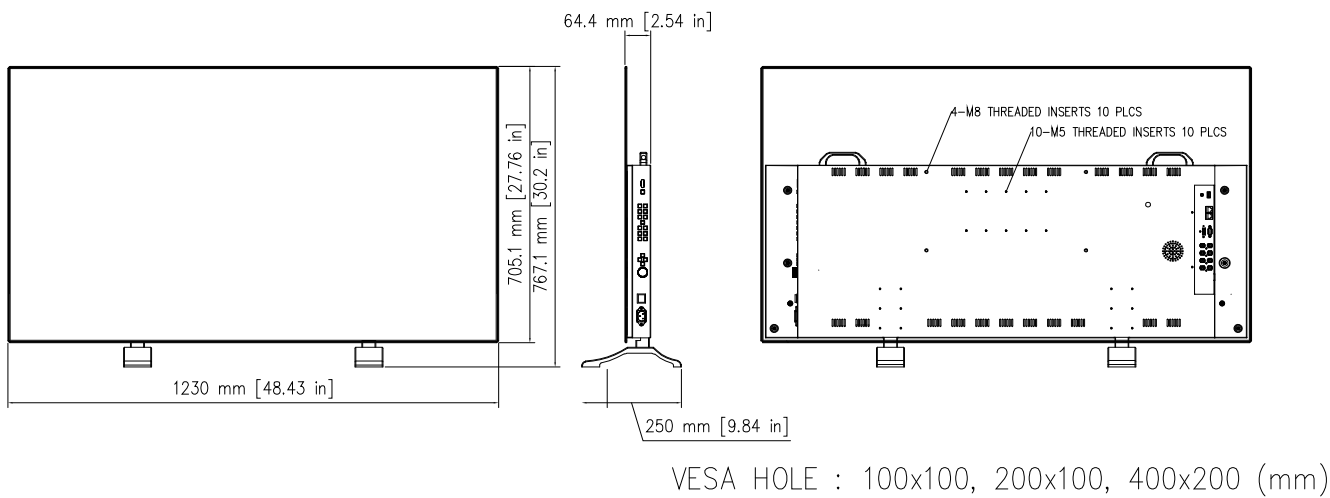

VESA HOLE : 600 X 300 (mm)

Mechanical Dimensions: PBM-4K Series

- PBM-255-4K

*AutoCad.dwg available upon request

- PBM-255-4K-O

*AutoCad.dwg available upon request

plura[®]

www.plurainc.com