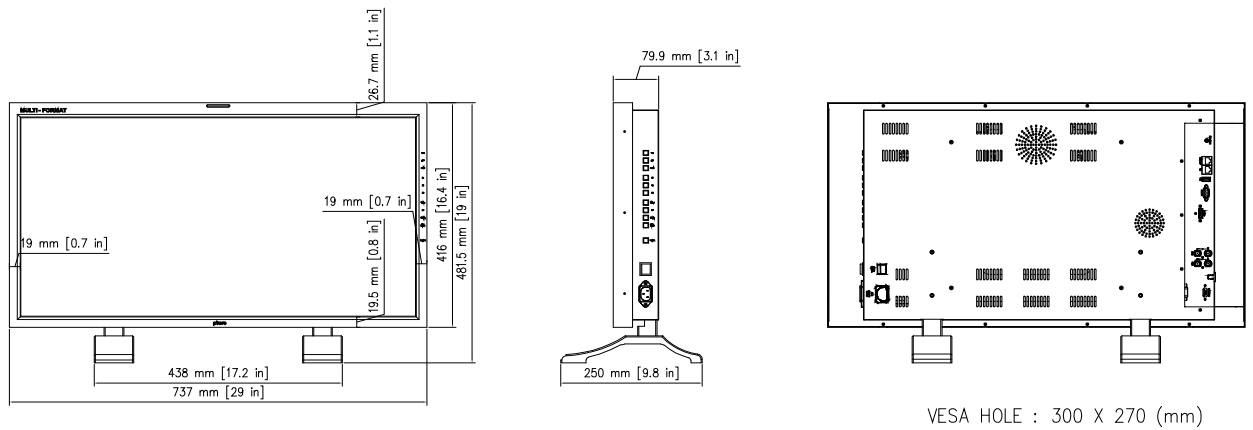

- PBM-232-4K-N
*AutoCad.dwg available upon request

Mechanical Dimensions: PBM-4K Series

- PBM-243-4K
*AutoCad.dwg available upon request

VESA HOLE : 400 X 400 (mm)

- PBM-249-4K
*AutoCad.dwg available upon request

VESA HOLE : 600 X 300 (mm)

Mechanical Dimensions: PBM-4K Series

- PBM-255-4K

*AutoCad.dwg available upon request

- PBM-255-4K-O

*AutoCad.dwg available upon request

plura[®]

www.plurainc.com