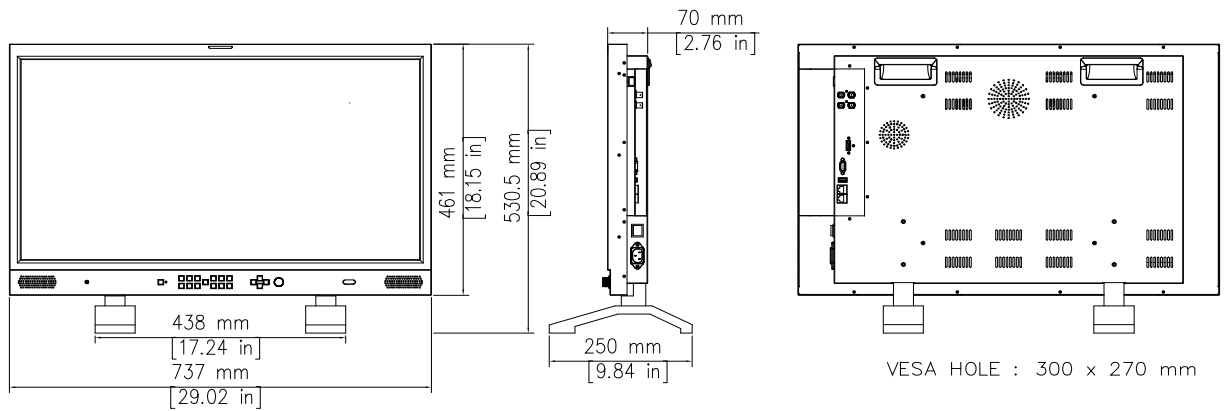

- PBM-232-4K-N
*AutoCad.dwg available upon request

Mechanical Dimensions: PBM-4K Series

- PBM-243-4K
*AutoCad.dwg available upon request

VESA HOLE : 400 X 400 (mm)

- PBM-249-4K
*AutoCad.dwg available upon request

VESA HOLE : 600 X 300 (mm)

Mechanical Dimensions: PBM-4K Series

- PBM-255-4K

*AutoCad.dwg available upon request

- PBM-255-4K-O

*AutoCad.dwg available upon request

plura[®]

www.plurainc.com