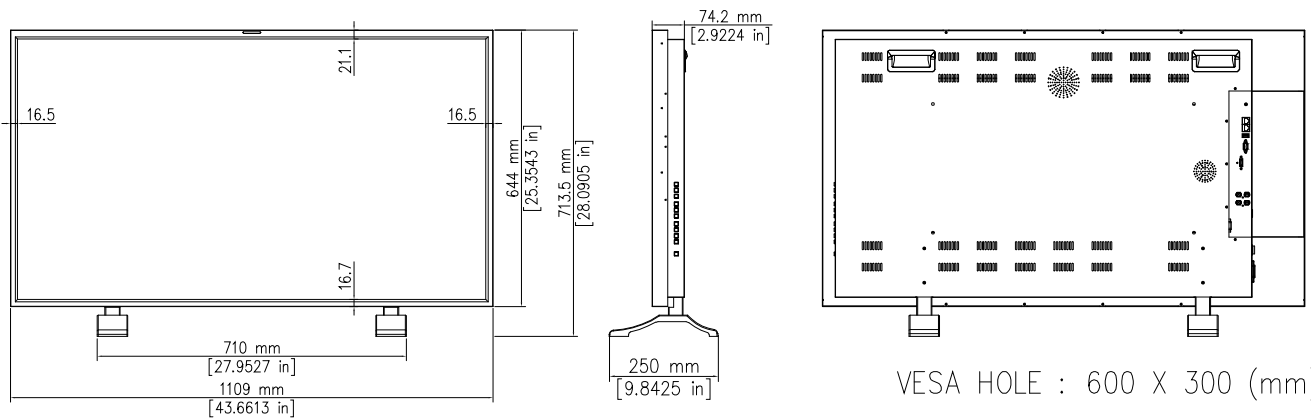

- PBM-232-4K-N
*AutoCad.dwg available upon request

Mechanical Dimensions: PBM-4K Series

- PBM-243-4K
*AutoCad.dwg available upon request

VESA HOLE : 400 X 400 (mm)

- PBM-249-4K
*AutoCad.dwg available upon request

VESA HOLE : 600 X 300 (mm)

Mechanical Dimensions: PBM-4K Series

- PBM-255-4K

*AutoCad.dwg available upon request

- PBM-255-4K-O

*AutoCad.dwg available upon request

plura[®]

www.plurainc.com