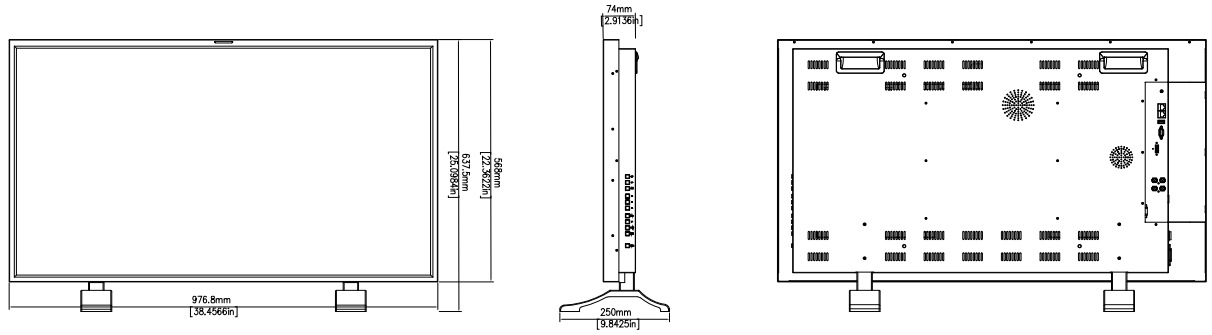

- PBM-232-4K-N
*AutoCad.dwg available upon request

Mechanical Dimensions: PBM-4K Series

- PBM-243-4K
*AutoCad.dwg available upon request

VESA HOLE : 400 X 400 (mm)

- PBM-249-4K
*AutoCad.dwg available upon request

VESA HOLE : 600 X 300 (mm)

Mechanical Dimensions: PBM-4K Series

- PBM-255-4K

*AutoCad.dwg available upon request

- PBM-255-4K-O

*AutoCad.dwg available upon request

plura[®]

www.plurainc.com