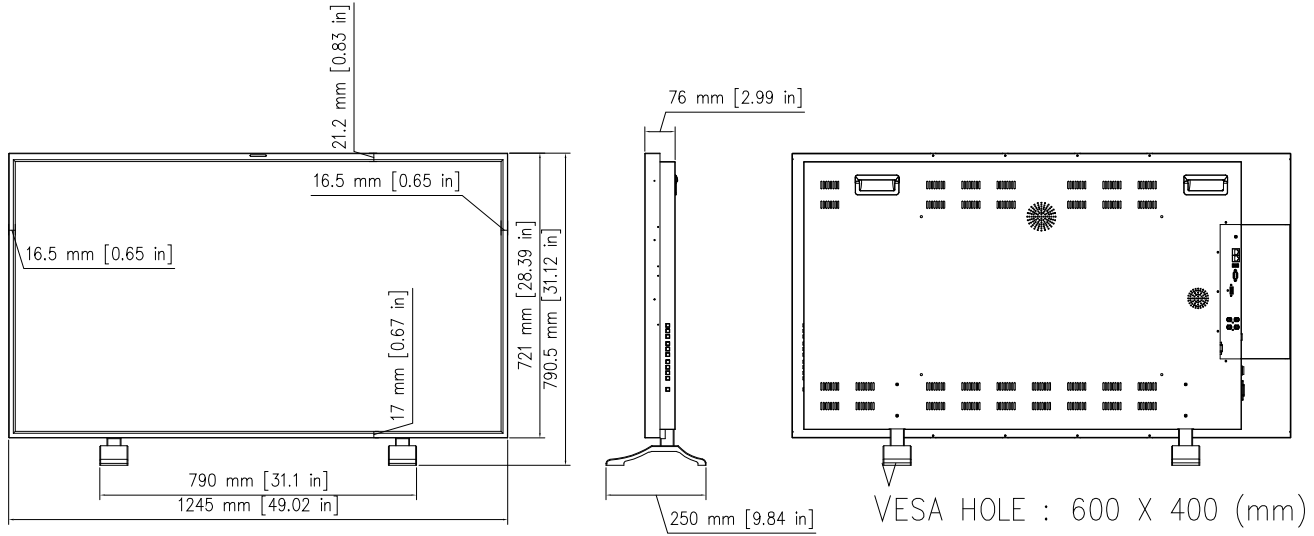

- PBM-232-4K-N
*AutoCad.dwg available upon request

Mechanical Dimensions: PBM-4K Series

- PBM-243-4K
*AutoCad.dwg available upon request

VESA HOLE : 400 X 400 (mm)

- PBM-249-4K
*AutoCad.dwg available upon request

VESA HOLE : 600 X 300 (mm)

Mechanical Dimensions: PBM-4K Series

- PBM-255-4K

*AutoCad.dwg available upon request

- PBM-255-4K-O

*AutoCad.dwg available upon request

plura[®]

www.plurainc.com