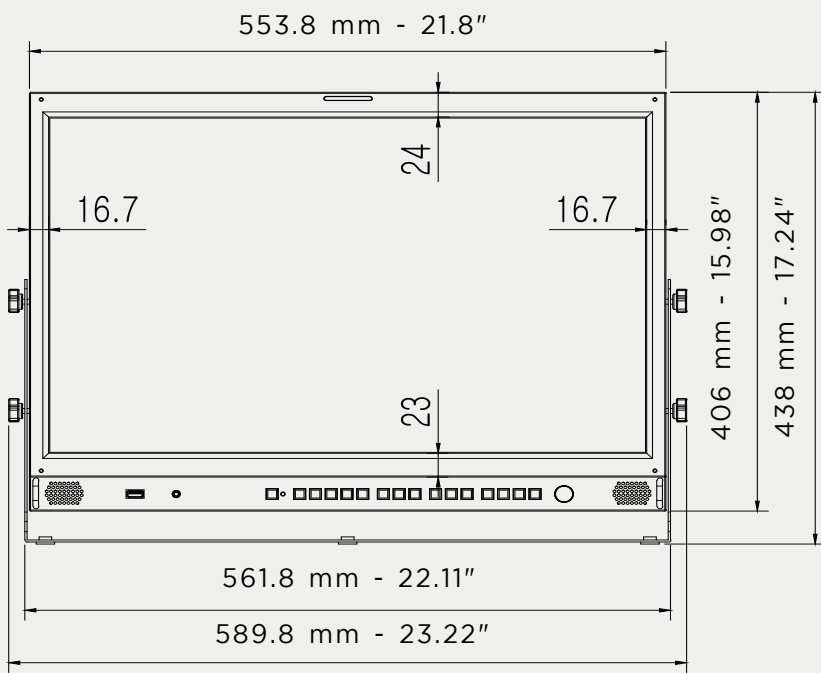

Mechanical Dimensions

PBM-224-3G-V2

Front View