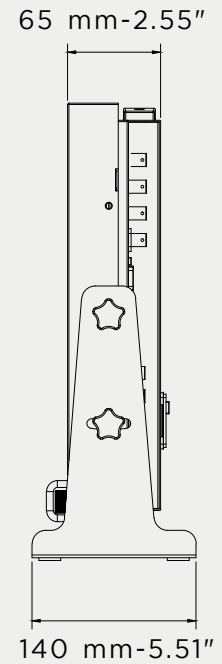

Mechanical Dimensions

PBM-224-3G-10-V2

Side View

Back View

*AutoCad.dwg
available upon request

VESA MOUNING 75 x 75 mm & 100 x 100 mm