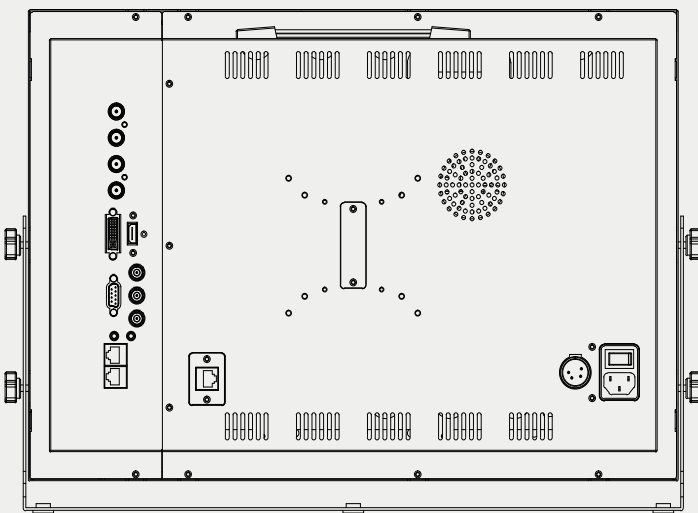

# Mechanical Dimensions

## PBM-221-3G-V2

Front View

Side View

Back View

\*AutoCad.dwg  
available upon request

VESA MOUNING 75 x 75 mm & 100 x 100 mm