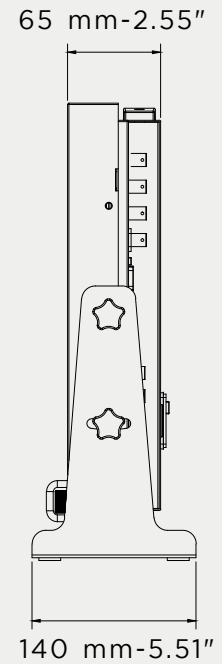

Mechanical Dimensions

PBM-224-3G-V2

Side View

Back View

*AutoCad.dwg
available upon request

VESA MOUNING 75 x 75 mm & 100 x 100 mm