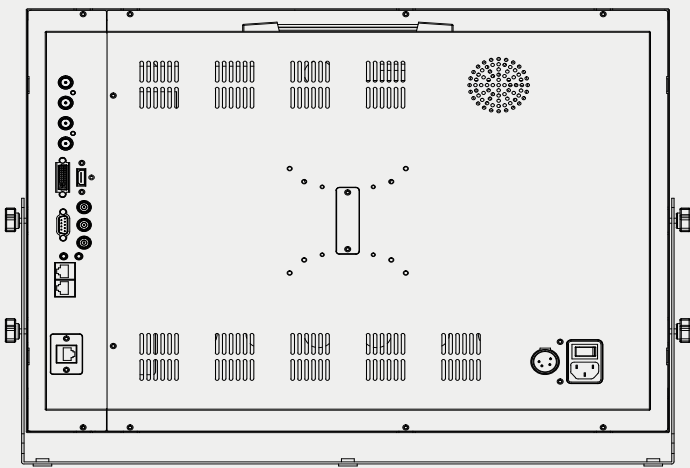

# Mechanical Dimensions

## PBM-224-3G-10-V2

Front View

Side View

Back View

\*AutoCad.dwg  
available upon request

VESA MOUNING 75 x 75 mm & 100 x 100 mm