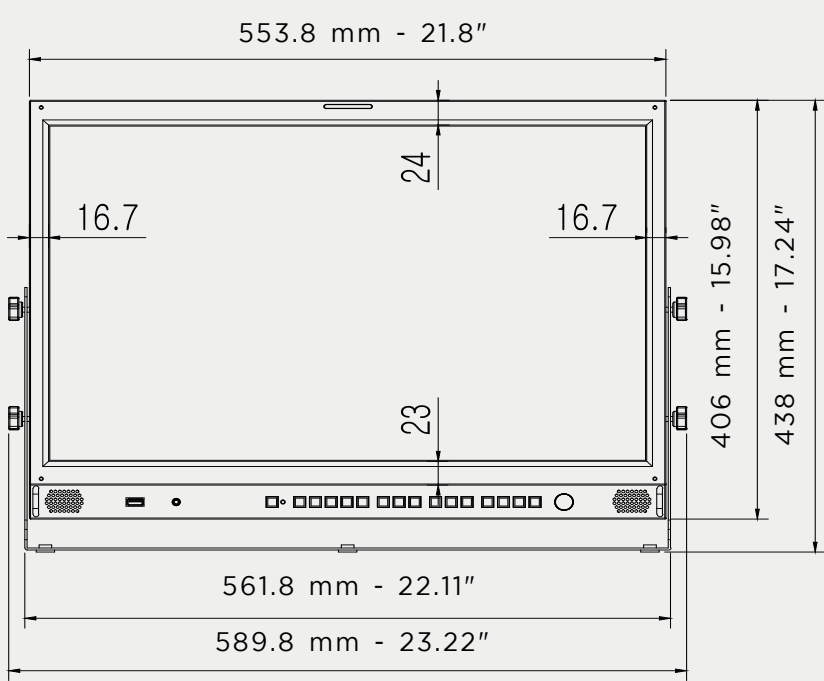

# Mechanical Dimensions

## PBM-224-3G-V2

Front View

Side View

Back View

\*AutoCad.dwg  
available upon request

VESA MOUNING 75 x 75 mm & 100 x 100 mm

## PBM-224-3G-10-V2

Front View

Side View

Back View

\*AutoCad.dwg  
available upon request

VESA MOUNING 75 x 75 mm & 100 x 100 mm