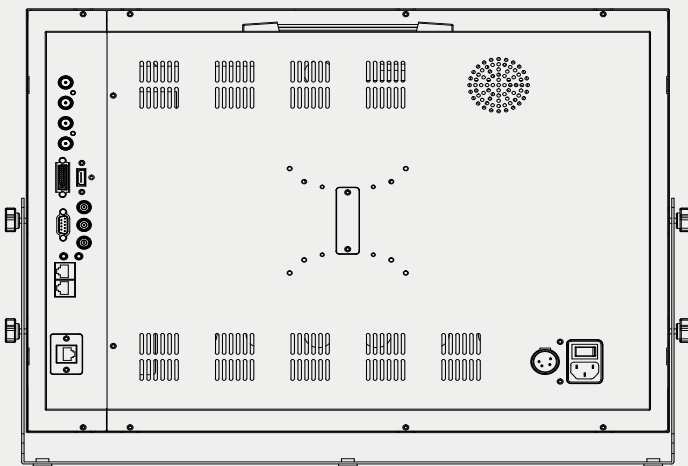

# Mechanical Dimensions

## PBM-224-3G-V2

Front View

Side View

Back View

\*AutoCad.dwg  
available upon request

VESA MOUNING 75 x 75 mm & 100 x 100 mm