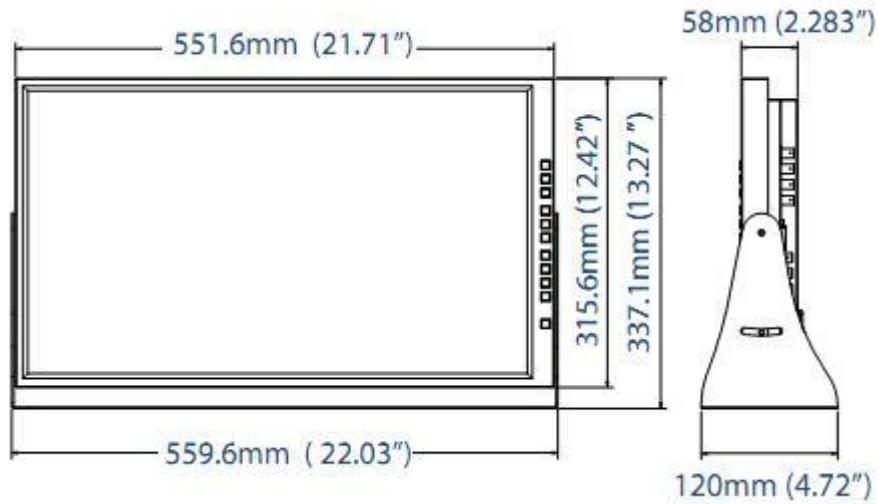

# Mechanical Dimensions

LCM-3G Series

**LCM-3G Series**

**LCM-207-3G**

**LCM-307-3G**

**LCM-209-3G**

**LCM-119-3G**

**LCM-123-3G**

**LCM-132-3G**

**LCM-147-3G**

Mechanical Dimensions: LCM-3G Series

- LCM-207-3G & LCM-307-3G

\*AutoCad.dwg available upon request

- LCM-209-3G

\*AutoCad.dwg available upon request

## Mechanical Dimensions: LCM-3G Series

---

- LCM-119-3G  
\*AutoCad.dwg available upon request

- LCM-123-3G  
\*AutoCad.dwg available upon request

## Mechanical Dimensions: LCM-3G Series

---

- LCM-132-3G

\*AutoCad.dwg available upon request

- LCM-147-3G

\*AutoCad.dwg available upon request

**plura**®

[www.plurainc.com](http://www.plurainc.com)