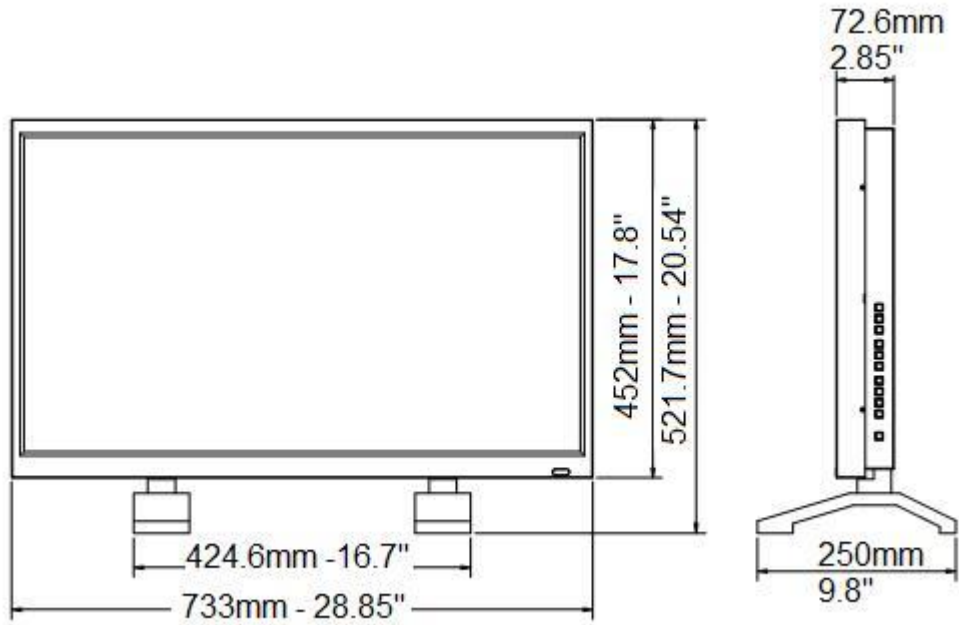

**LCM-132-3G**

**LCM-147-3G**

Mechanical Dimensions: LCM-3G Series

- LCM-207-3G & LCM-307-3G

\*AutoCad.dwg available upon request

- LCM-209-3G

\*AutoCad.dwg available upon request

## Mechanical Dimensions: LCM-3G Series

---

- LCM-119-3G  
\*AutoCad.dwg available upon request

- LCM-123-3G  
\*AutoCad.dwg available upon request

## Mechanical Dimensions: LCM-3G Series

---

- LCM-132-3G

\*AutoCad.dwg available upon request

- LCM-147-3G

\*AutoCad.dwg available upon request

**plura**®

[www.plurainc.com](http://www.plurainc.com)