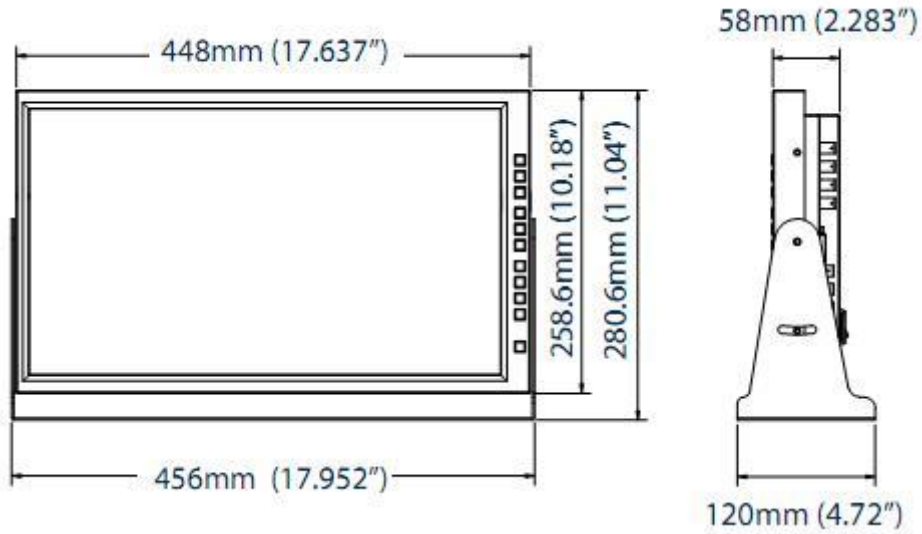

# Mechanical Dimensions

LCM-3G Series

**LCM-3G Series**

**LCM-207-3G**

**LCM-307-3G**

**LCM-209-3G**

**LCM-119-3G**

**LCM-123-3G**

**LCM-132-3G**

**LCM-147-3G**

Mechanical Dimensions: LCM-3G Series

- LCM-207-3G & LCM-307-3G

\*AutoCad.dwg available upon request

- LCM-209-3G

\*AutoCad.dwg available upon request

## Mechanical Dimensions: LCM-3G Series

---

- LCM-119-3G  
\*AutoCad.dwg available upon request

- LCM-123-3G  
\*AutoCad.dwg available upon request

## Mechanical Dimensions: LCM-3G Series

---

- LCM-132-3G

\*AutoCad.dwg available upon request

- LCM-147-3G

\*AutoCad.dwg available upon request

**plura**®

[www.plurainc.com](http://www.plurainc.com)