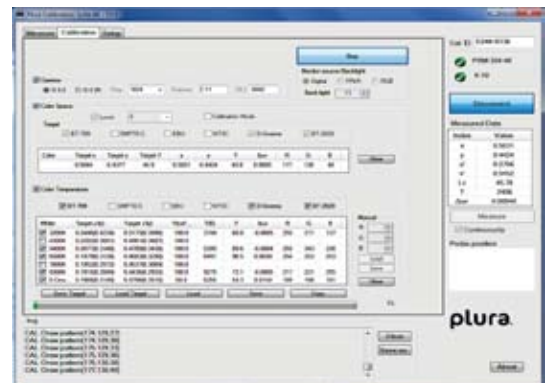

Klien K-10

Plura ICAC Software

i1Display Pro probe	i1Display Pro Probe with interconnection cable
---------------------	--

i1Display Pro

Plura ICAC Software

Accessories for Calibration

Spyder Elite probe	ICAC-102 Package Probe with interconnection cable, stand, S/W Included for Spyder Elite probe
--------------------	---